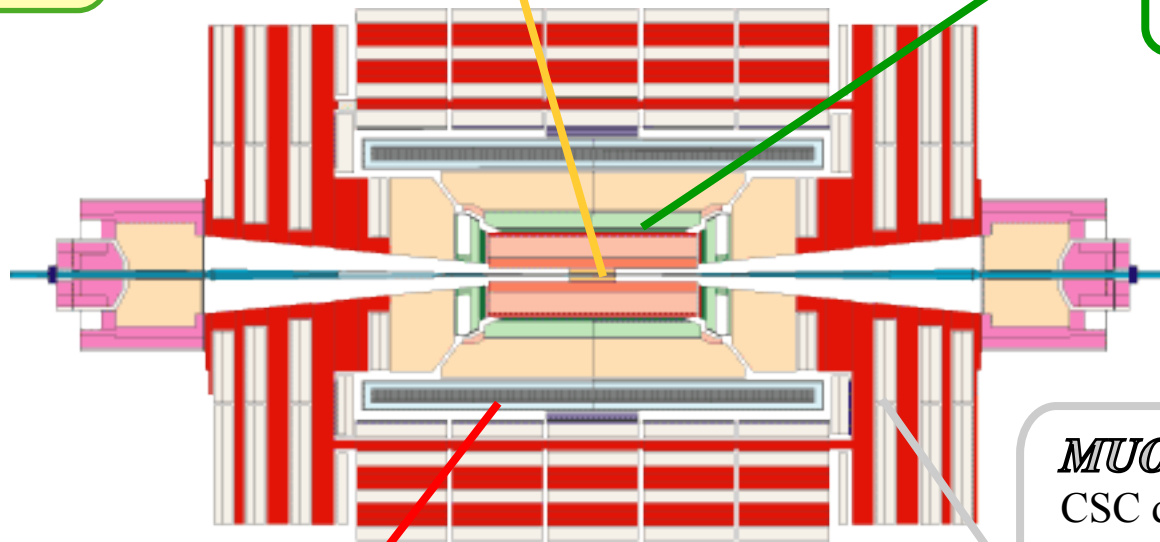

Western United States

TOTAL USA:
 37 Institutes
 458 Collaborators
As of February 2003

TRIGGER/DAQ
 Filter units
 UCLA, UCS
 Complete CSC trigger
 UCD, UCLA

**OFFLINE
 COMPUTING**
 All

PIXELS

Electronics (inc. engineering),
 support, assembly, monitoring
 UCD

ECAL

Light injection system for
 monitoring
 CIT

MAGNET
 Procurement
 All

MUON Endcaps

CSC detectors
 UCD, UCLA, UCR
 CSC electronics (complete system)
 UCD, UCLA
 CSC assembly, installation,
 monitoring (complete system)
 UCLA