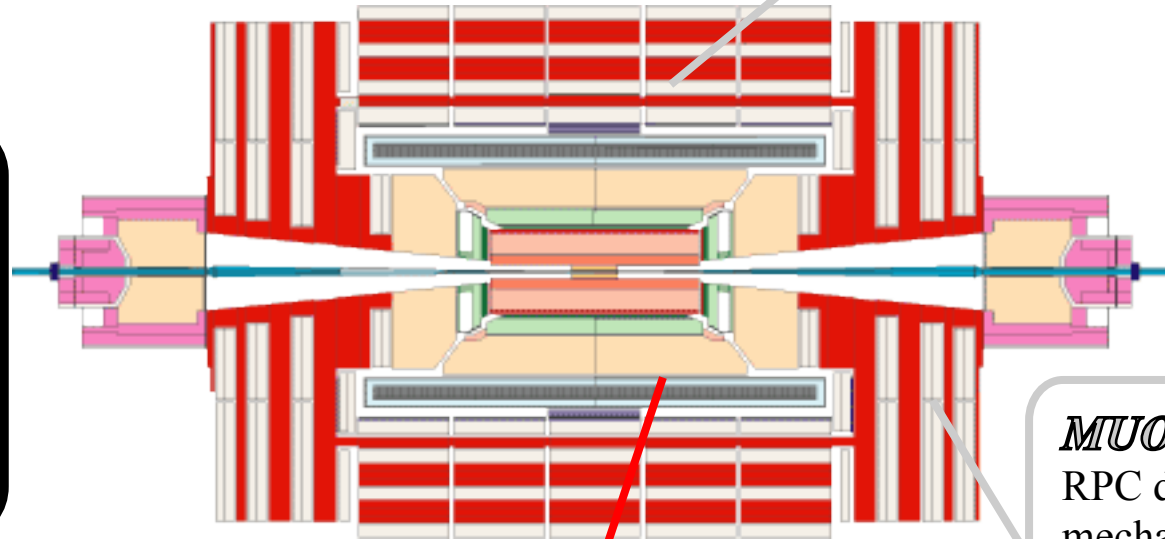

Korea

13 Institutes
48 Collaborators
As of February 2003

TRIGGER/DAQ

Data transmission hardware for RPC trigger
CNU, DU, SU, WU, GNU, KU, CJNU, CKNU, KNA, KKU, SNUE, SNU

MUON Barrel

RPC detectors, front-end electronics, high and low voltage systems, assembly, installation and services
KNU, PUST, KGNU

MAGNET

Procurement
All

MUON Endcaps

RPC detectors, electronics, mechanics, assembly, monitoring and services
CNU, DU, SU, WU, GNU, KU, CJNU, CKNU, KNA, KKU, SNUE, SNU

KEY: CNU - Chonnam National University, Kwangju; DU - Dongshin University, Naju; SU - Seonam University, Namwon; WU - Wonkwang University, Iksan; KU - Korea University, Seoul; KGNU - Kangnung National University, Kangnung; CJNU - Cheju National University, Cheju; CKNU - Chungbuk National University, Chongju; KNA - Kangwon National University, Chunchon; KKU - Kon-Kuk University, Seoul; SNUE - Seoul National University of Education, Seoul; KNU - Kyungpook National University, Taegu; KGNU - Kangnung National University, Kangnung; SNU - Seoul National University, Seoul