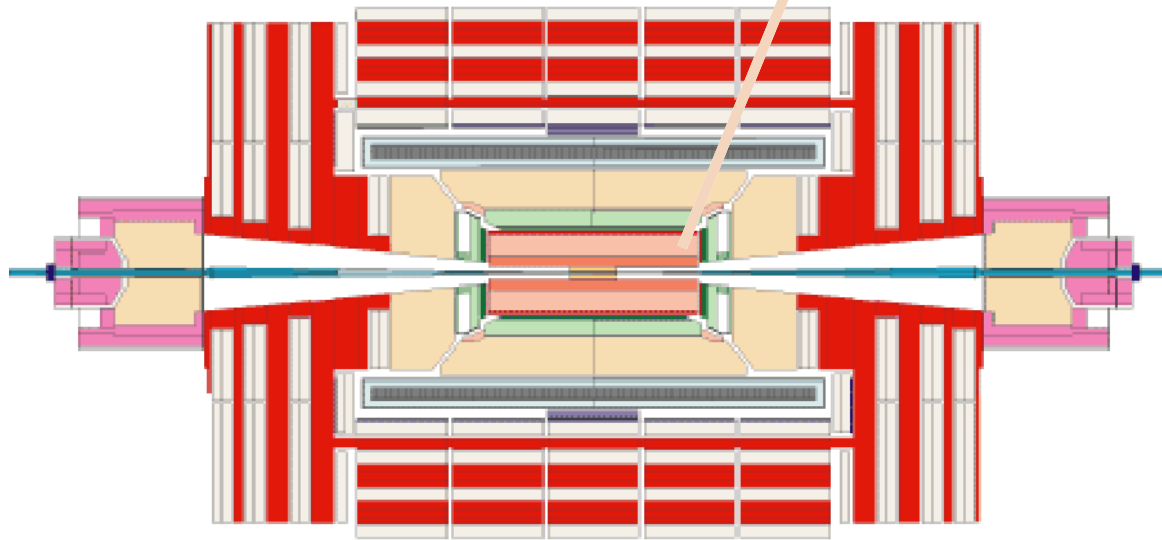

Belgium

5 Institutes
57 Collaborators
As of February 2003

TRACKER
Silicon endcap detectors,
electronics, mechanics,
services etc.
All

**OFFLINE
COMPUTING**
All

KEY: UCL - Universite Catholique de Louvain, Louvain-la-Neuve; UMH - Universite de Mons-Hainault, Mons;
ULB - Universite Libre de Bruxelles, Brussels; UA - Universiteit Antwerpen, Antwerpen; VUB - Vrije Universiteit Brussel, Brussels