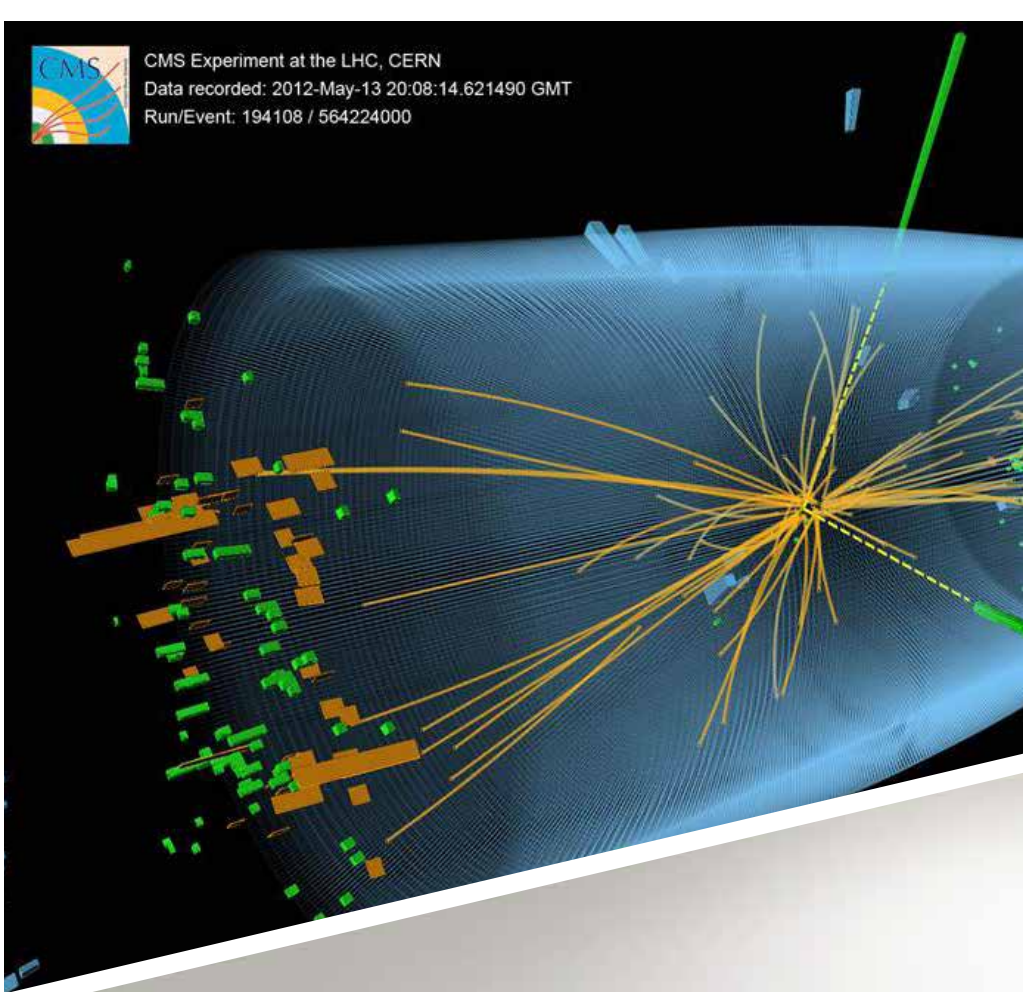

CMS Experiment at the LHC, CERN
Data recorded: 2012-May-13 20:08:14.621490 GMT
Run/Event: 194108 / 564224000

Big Data. Big Ideas. Be a part of it.

physicsmasterclasses.org

Talk to your teacher!

INTERNATIONAL
MASTERCLASSES
hands on particle physics