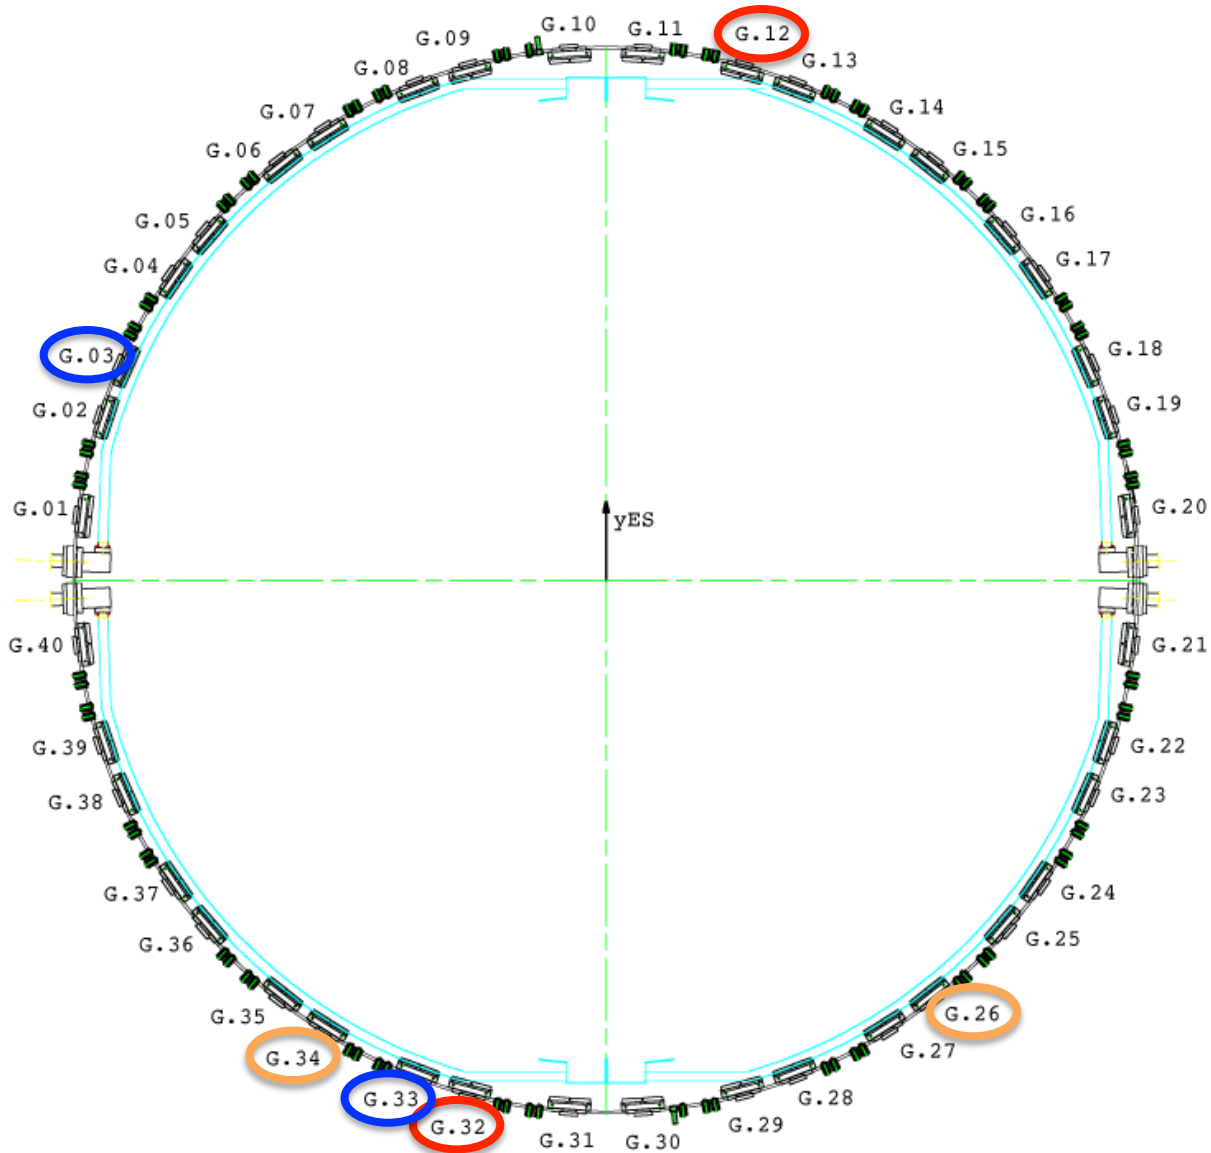

Priorities for modifying Preshower LV connectors - January 2016

Priorities:

- 1** Heating
- 2** Known problems
- 3** Suspicious
- 4** Remainder

VIEW TOWARDS PRESHOWER & ECAL ENDCAP

ES-

Priorities:

- 1** Heating
- 2** Known problems
- 3** Suspicious
- 4** Remainder

VIEW TOWARDS PRESHOWER & ECAL ENDCAP