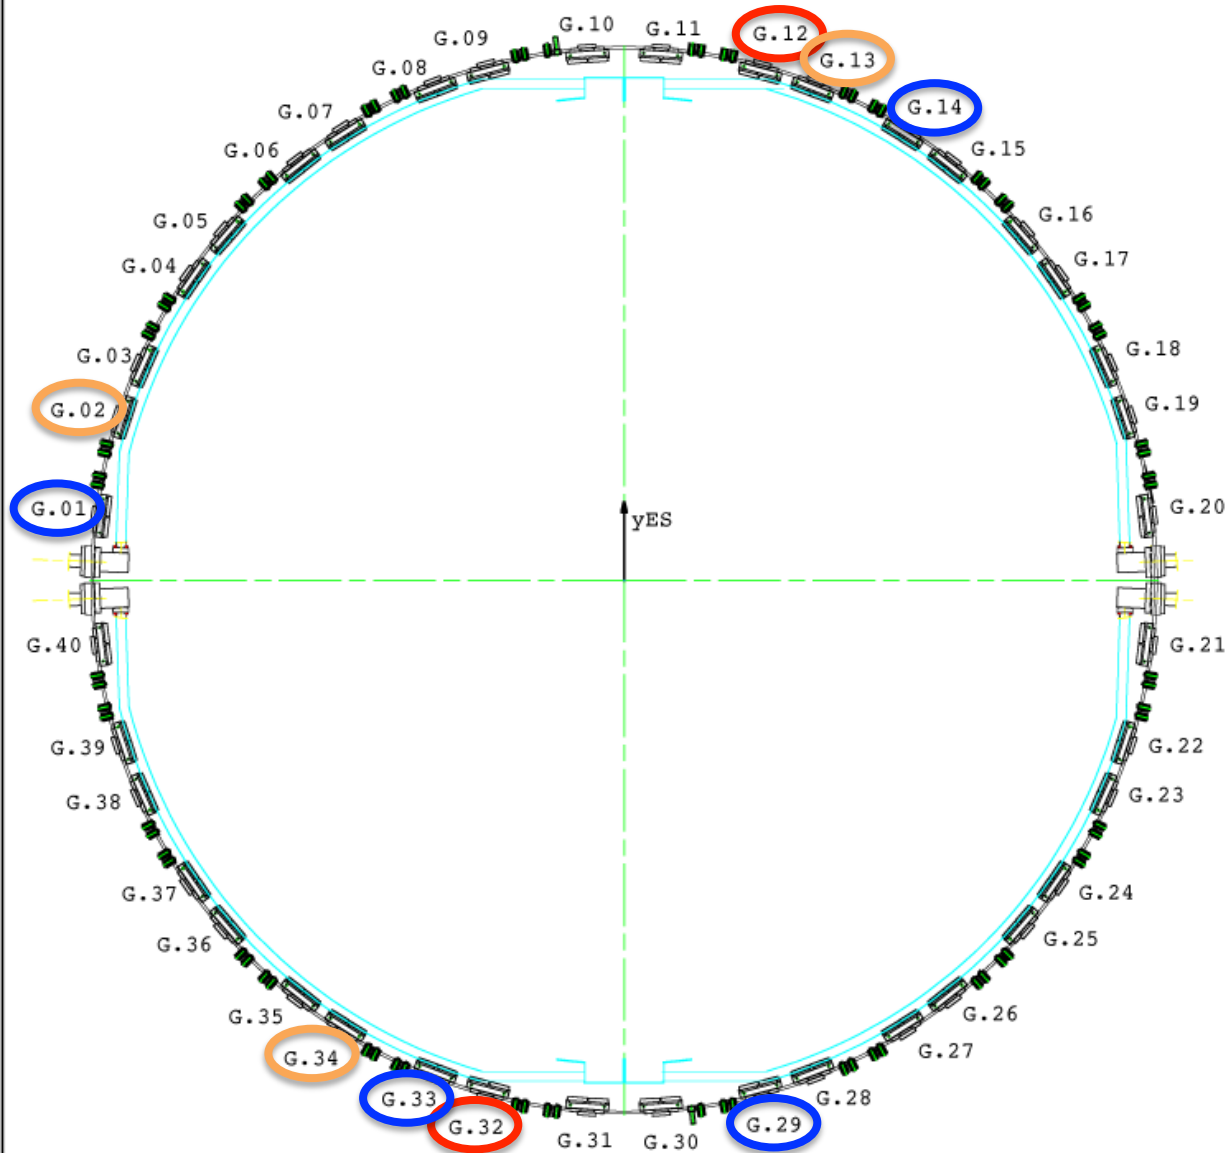

Priorities for modifying Preshower LV connectors - January 2016

Priorities:

- 1** Heating
- 2** Known problems
- 3** Suspicious
- 4** Remainder

VIEW TOWARDS PRESHOWER & ECAL ENDCAP

ES-

Priorities:

- 1** Heating
- 2** Known problems
- 3** Suspicious
- 4** Remainder

VIEW TOWARDS PRESHOWER & ECAL ENDCAP